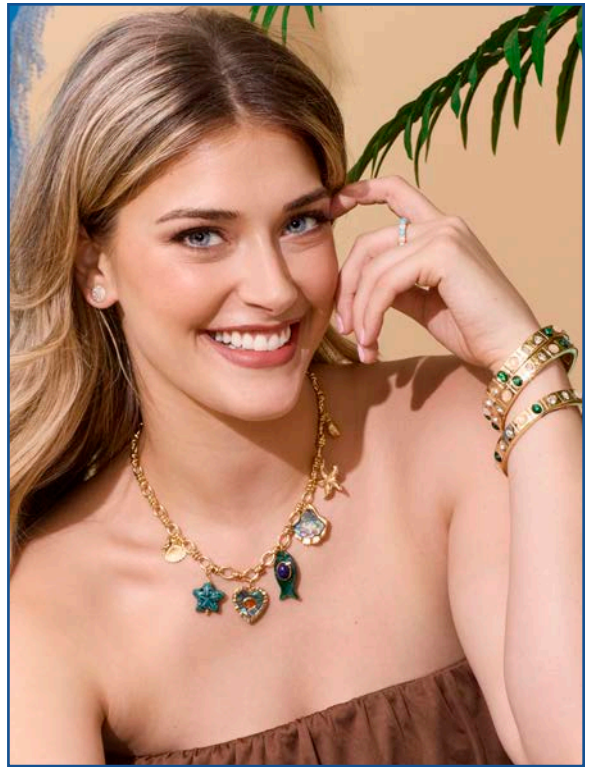

## SPRITZ Ring

C. 15721 - \$96

Sapphire, navy,  
and clear CZs  
Sizes 6-10

## RICA Bracelet

D. 13665 - \$60

Available in Gold or Silver  
Stretch to fit