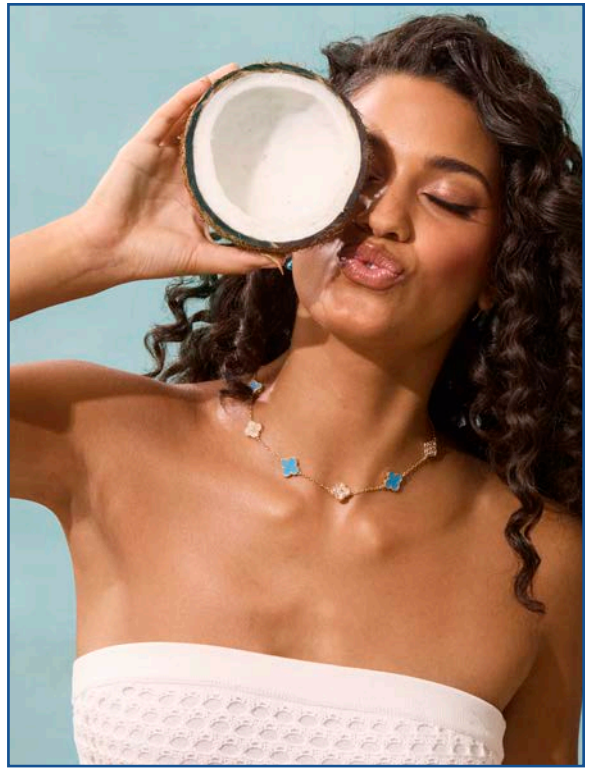

**TRUDY**  
Necklace

C. 14287 - \$90

2 in 1 necklace  
Gold or Silver  
16" + 3" - 2-" + 3"

**DIMENSION**  
Ring

D. 12637 - \$40

Gold or Silver  
Sizes 6 - 10