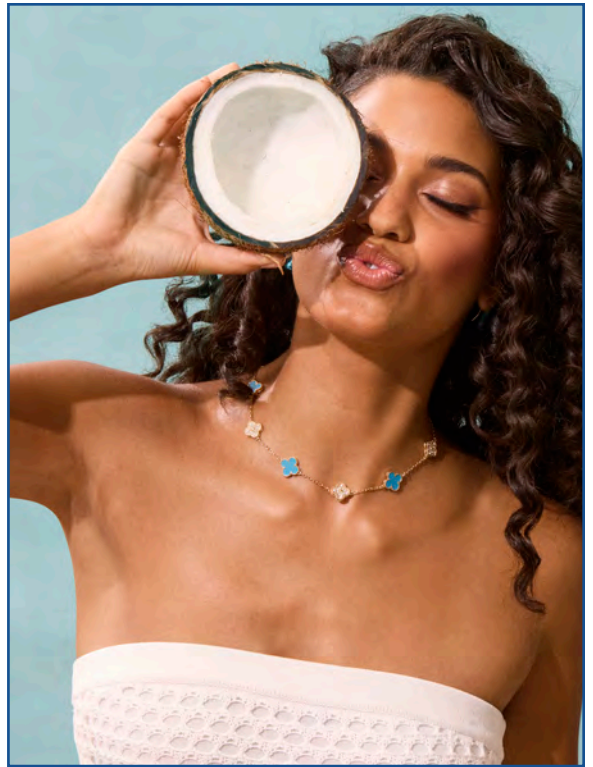

TRUDY
Necklace

C. 14287 - \$68

2 in 1 necklace
Gold or Silver
16" + 3" - 2-" + 3"

DIMENSION
Ring

D. 12637 - \$36

Gold or Silver
Sizes 6 - 10

SEASIDE SUMMER

A.