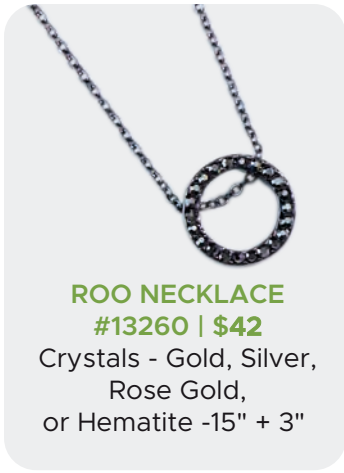

ROO NECKLACE

#13260 | $42

Crystals - Gold, Silver, Rose Gold, or Hematite -15" + 3"