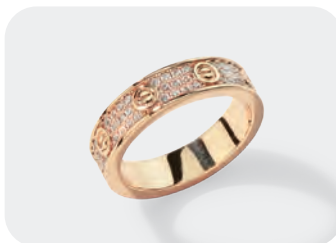

**BUY 2 GET 4**  
**HALF OFF**

**FOXY NECKLACE**  
#15039 | \$64  
Gold or Silver 16"  
+ 3"

**FOXY EARRINGS**  
#15038 | \$48  
Gold or Silver  
1/2" in diameter

**DECLAN NECKLACE**  
#14876 | \$102  
2 in 1 style  
16", 26" + 3"

**BAUBLE BRACELET**  
#14467 | \$250  
CZ's - Gold or Hematite  
2 1/2" Diameter

**GLO EARRINGS**  
#12984 | \$52  
Crystals- Gold, Silver,  
Rose Gold or Hematite  
1" Diameter

**PROMISE RING**  
#13794 | \$106  
CZs - Gold or Silver  
Size 6-10