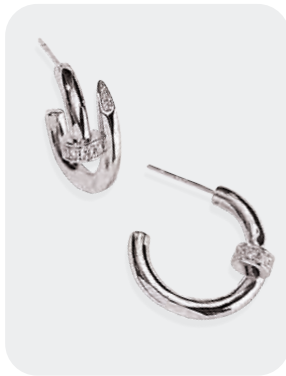

**MIRACLE BRACELET**  
#13190 | \$56  
Adjust to Fit

**SLOAN EARRINGS**  
#15057 | \$82  
Set of three hoop earrings  
1" in diameter

**A. PRAYER NECKLACE**

#10335 | \$34

CZ  
16" + 2"

**B. PEARL NECKLACE**

#12865 | \$54

Glass Pearl  
15" + 3"

**C. ROO NECKLACE**

#13260 | \$42

Crystals - Gold, Silver, Rose  
Gold, or Hematite -15" + 3"

**D. HAPPY NECKLACE**

#13753 | \$70

CZs - Gold or Silver  
Reversible - 15" + 3"

**E. ROO EARRINGS**

#13644 | \$38

Crystals - Gold, Silver, Rose  
Gold, or Hematite  
1/2" diameter

**F. HAPPY EARRINGS**

#14184 | \$52

CZs - Gold or Silver  
1/2"

**GWENYTH EARRINGS**

**#12996 | \$24**

1" long

**CREST EARRINGS**

**#14271 | \$64**

Crystals - Gold, Silver,  
or Rose Gold  
5/8"

**ELECTRIC NECKLACE**

**#14004 | \$64**

Gold or Silver - 2 in 1 style  
Crystals - 15" & 17" + 3"

**RICA BRACELET**