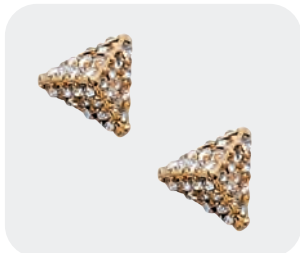

Faceted glass beads and  
genuine hand dyed jade  
4 in 1 style necklace  
16" - 17" - 20"

**C. SONNY RING**

#15036 | \$120

Crystals  
Size 6-10

**D. HAZY EARRINGS**

#15056 | \$48

Available in gold or silver  
7/8" in diameter

**BUY 2 GET 4**  
**HALF OFF**

**EVEREST NECKLACE**  
#14864 | \$196  
Genuine jade beads 3 Necklaces in 16", 18", 24" + 3"

**RIVER RING**  
#14697 | \$80  
Genuine blue aventurine  
Size 6-10

**FIG BRACELET**  
#14679 | \$112  
Genuine agate beads  
Stretch to fit - 2 1/2" in diameter

**MONACO EARRINGS**  
#14882 | \$74  
Set of three earrings  
5/8" - 7/8" - 1 1/4"

**ARCADIA BRACELET**  
#14872 | \$118  
Gold with green crystals or  
Silver with blue crystals  
Stretch to fit - 2 1/2" diameter

**DALLAS EARRINGS**  
#14144 | \$82  
Gold or Silver  
1 1/2" in diameter

**CLEO EARRINGS**  
#12387 | \$24  
Crystals  
3/8"

**CHIC NECKLACE**  
#15029 | \$120  
Perfect for doubling  
or wearing long 36"  
+3"