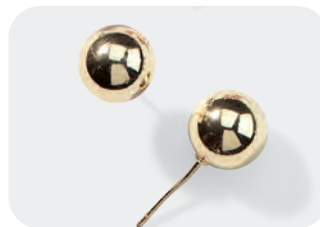

**TRUDY NECKLACE**

#14287 | \$90

2 in 1 necklace - Gold or Silver  
16" + 3" - 20" + 3"

**DIMENSION RING**

#12637 | \$36

Gold or Silver  
Size 6-10

**MATINEE EARRINGS**

#0892 | \$24

Pearls  
1/4"

**CREME BRACELET**

#13466 | \$128

Crystals & Faceted Beads  
Set of 5 - Stretch to Fit

**CHICO EARRINGS**

#13789 | \$36

Gold, Rose Gold,  
or Silver

**BRYNLEE NECKLACE**