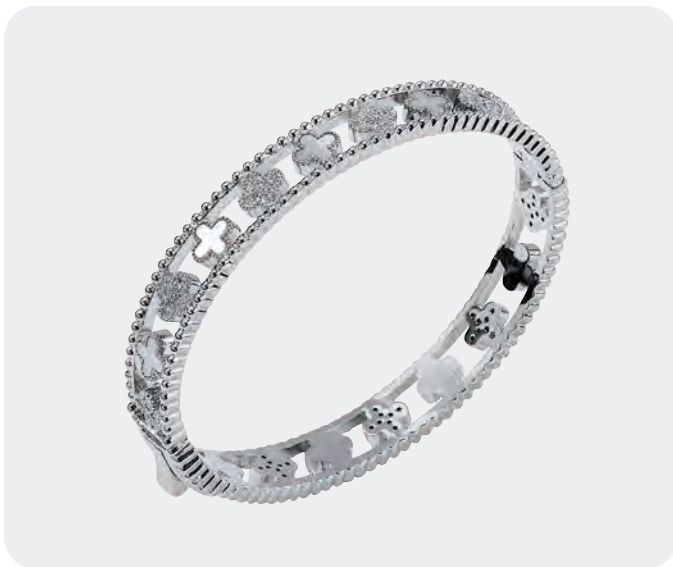

CHATEAU BRACELET
#14458 | $206
CZs and genuine mother-of-pearl
Gold or Silver - 2 1/2" diameter