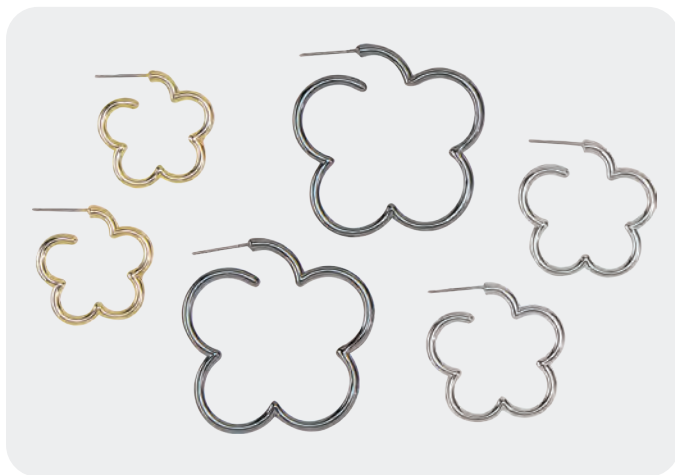

**MARGOT EARRINGS**  
#14547 | \$54  
Crystals - Gold or Silver  
1 1/2" long

**REESE RING**  
#13368 | \$78  
CZs  
Size 6-10

**WILLOW BRACELET**  
#14175 | \$162  
Genuine Freshwater Pearl - Set of 3  
Stretch to Fit - 2 1/4" in diameter

**FLUTTER NECKLACE**

#15040 | \$74

Paisley embossed butterfly charms  
16" + 3"

**MANTRA BRACELET**

#12611 | \$88

Gems & Vegan leather cord  
Adjustable 8 1/2"

**WORTHY RING**

#14173 | \$82

CZS  
Size 5-10

**CARMEIA EARRINGS**

#14883 | \$60

Set of three earrings  
1", 1 1/8", 1 5/8"

Can also be worn as a necklace.

**RANGER NECKLACE**

#14865 | \$178

Faceted beads  
Wear it as a wrap bracelet shown below  
Stretch to fit - 60"