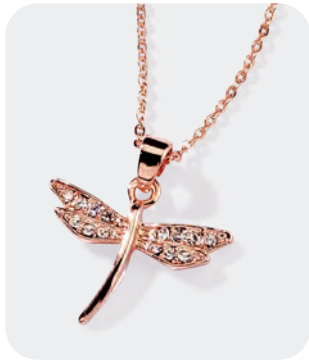

**#13665 | \$60**

Silver or Gold  
Stretch to Fit

**PAWS BRACELET**

**#13002 | \$46**

Adjust to fit

**TWIZZLER EARRINGS**

**#13295 | \$40**

Gold, Rose Gold, or Silver  
2 1/2" long