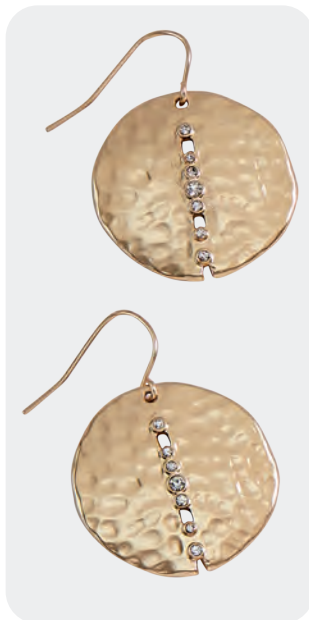

Pearls  
1/4"

**CREME BRACELET**

#13466 | \$128

Crystals & Faceted Beads  
Set of 5 - Stretch to Fit

**CHICO EARRINGS**

#13789 | \$36

Gold, Rose Gold,  
or Silver

**BRYNLEE NECKLACE**

#13565 | \$40

Genuine Freshwater Pearl  
16" + 3"

**BUY 2 GET 4  
HALF OFF**

**HARMONY NECKLACE**  
#15030 | \$122  
Genuine hand dyed fresh-  
water pearl shells  
Removable cross pendant  
16'+3"

**JULIET NECKLACE**  
#13557 | \$38  
Gold or Silver  
16" + 3"

**MARGOT EARRINGS**  
#14547 | \$54  
Crystals - Gold or Silver  
1 1/2" long

**REESE RING**  
#13368 | \$78  
CZs  
Size 6-10

**WILLOW BRACELET**  
#14175 | \$162  
Genuine Freshwater Pearl - Set of 3  
Stretch to Fit - 2 1/4" in diameter