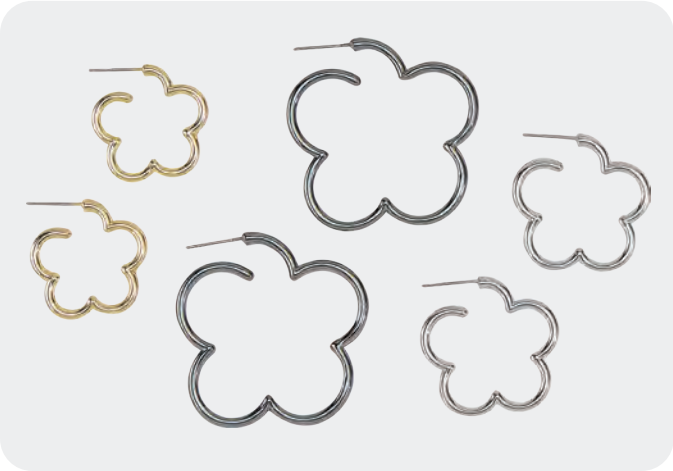

#0892 | \$26

Pearls
1/4"

**BUY 2 GET 4
HALF OFF**

HARMONY NECKLACE
#15030 | \$92

Genuine hand dyed fresh-water pearl shells
Removable cross pendant
16'+3"

JULIET NECKLACE
#13557 | \$30
Gold or Silver
16" + 3"

MARGOT EARRINGS
#14547 | \$42
Crystals - Gold or Silver
1 1/2" long

REESE RING
#13368 | \$64
CZs
Size 6-10

WILLOW BRACELET
#14175 | \$122
Genuine Freshwater Pearl - Set of 3
Stretch to Fit - 2 1/4" in diameter

FLUTTER NECKLACE
 #15040 | \$56
 Paisley embossed butterfly charms
 16" + 3"

MANTRA BRACELET
 #12611 | \$80
 Gems & Vegan leather cord
 Adjustable 8 1/2"

WORTHY RING
 #14173 | \$62
 CZS
 Size 5-10

CARMELIA EARRINGS
 #14883 | \$46
 Set of three earrings
 1", 1 1/8", 1 5/8"