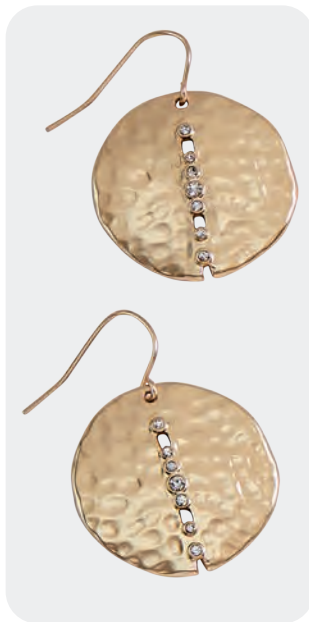

Gold, Rose Gold,
or Silver

DIMENSION RING

#12637 | \$36

Gold or Silver
Size 6-10

BRYNLEE NECKLACE

#13565 | \$32

Genuine Freshwater Pearl
16" + 3"

MATINEE EARRINGS

#0892 | \$26

Pearls
1/4"

**BUY 2 GET 4
HALF OFF**

HARMONY NECKLACE
#15030 | \$92

Genuine hand dyed fresh-water pearl shells
Removable cross pendant
16'+3"

JULIET NECKLACE
#13557 | \$30
Gold or Silver
16" + 3"

MARGOT EARRINGS
#14547 | \$42
Crystals - Gold or Silver
1 1/2" long

REESE RING
#13368 | \$64
CZs
Size 6-10

WILLOW BRACELET
#14175 | \$122
Genuine Freshwater Pearl - Set of 3
Stretch to Fit - 2 1/4" in diameter