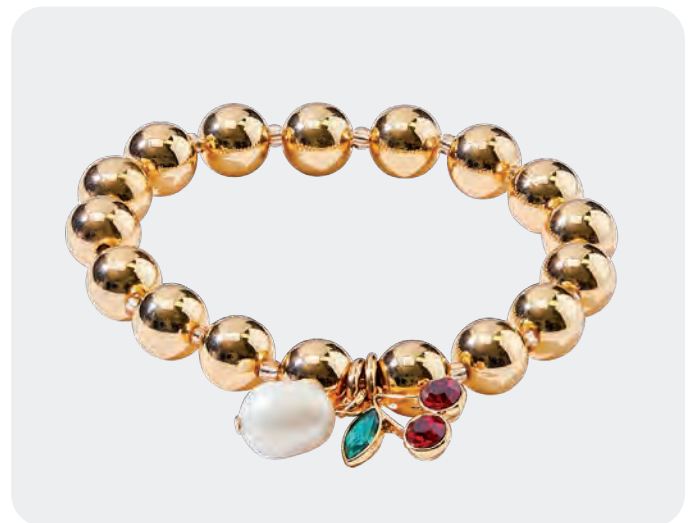

D. MOONFLOWER RING

#14879 | \$76

Genuine mother of pearl
Micro pave CZs
Size 6-10

**BUY 2 GET 4
HALF OFF**

DOLLY NECKLACE

#15058 | \$52

High polished golden sphere beads
16" +3"

SAWYER RING

#13870 | \$52

Gold or Silver
Size 6-10

MARSHMALLOW BRACELET

#13764 | \$88

Hand Painted White Enamel
Faceted Crystals - Stretch to Fit

DOVEY EARRINGS

#13223 | \$32

Gold, Silver or
Glass Pearls
Reversible - 5/8"

TART BRACELET

#15055 | \$80

Cherry charm in crystals
Genuine freshwater pearl charm
Stretch to fit - 2 1/2" in diameter

IVORY NECKLACE

#14874 | \$76

Hand painted white enamel
Crystals - 16" + 3"

BOMBSHELL BRACELET

#14012 | \$164

Crystals - Enamel Pink,
White or Black - Stretch to Fit

LANA NECKLACE

#14819 | \$34

Genuine mother of pearl
Available in black,
lavender, red or white
16" + 3"

WISHBONE EARRINGS

#14701 | \$38