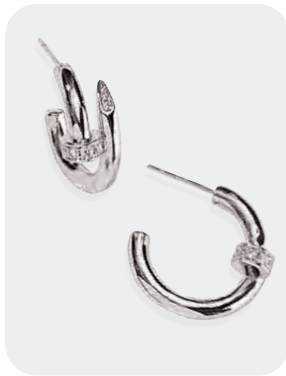

DOVEY EARRINGS
#13223 | \$32
Gold, Silver or
Glass Pearls
Reversible - 5/8"

MIRACLE BRACELET
#13190 | \$48
Adjust to Fit

SLOAN EARRINGS
#15057 | \$62
Set of three hoop earrings
1" in diameter

A. PRAYER NECKLACE
 #10335 | \$32
 CZ
 16" + 2"

B. PEARL NECKLACE
 #12865 | \$46
 Glass Pearl
 15" + 3"

C. ROO NECKLACE
 #13260 | \$36
 Crystals - Gold, Silver, Rose
 Gold, or Hematite -15" + 3"

D. HAPPY NECKLACE
 #13753 | \$52
 CZs - Gold or Silver
 Reversible - 15" + 3"

E. ROO EARRINGS
 #13644 | \$30
 Crystals - Gold, Silver, Rose
 Gold, or Hematite
 1/2" diameter

F. HAPPY EARRINGS
 #14184 | \$40
 CZs - Gold or Silver
 1/2"

GWENYTH EARRINGS

#12996 | \$26

1" long

CREST EARRINGS

#14271 | \$50

Crystals - Gold, Silver,
or Rose Gold
5/8"

RICA BRACELET

#13665 | \$46

Silver or Gold
Stretch to Fit

PAWS BRACELET

#13002 | \$40

Adjust to fit