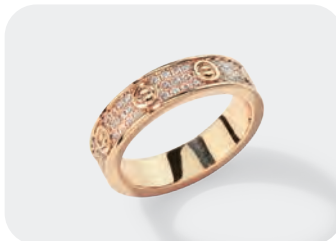

B. CHERUB NECKLACE
 #14703 | \$76
 2 in 1 style necklace
 Genuine Freshwater pearls and
 micro pave CZS
 16", 18"+3"

D. TWIZZLER EARRINGS
 #13295 | \$34
 Gold, Rose Gold, or Silver
 2 1/2" long

BUY 2 GET 4
HALF OFF

FOXY NECKLACE
#15039 | \$48
Gold or Silver
16" + 3"

FOXY EARRINGS
#15038 | \$36
Gold or Silver
1/2" in diameter

DECLAN NECKLACE
#14876 | \$76
2 in 1 style
16", 26" + 3"

BAUBLE BRACELET
#14467 | \$188
CZ's - Gold or Hematite
2 1/2" Diameter

GLO EARRINGS
#12984 | \$44
Crystals- Gold, Silver,
Rose Gold or Hematite
1" Diameter

PROMISE RING
#13794 | \$80
CZs - Gold or Silver
Size 6-10

ELEXA NECKLACE
#13659 | \$60
Gold or Silver
3 in 1 Style
15" - 20" - 24" + 3"