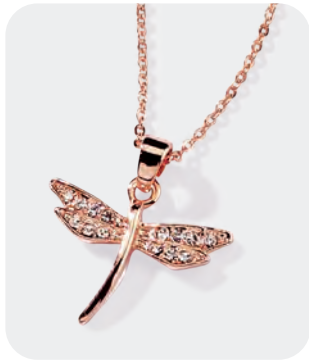

ELECTRIC NECKLACE

#14004 | \$50

Gold or Silver - 2 in 1 style
Crystals - 15" & 17" + 3"

TWIZZLER EARRINGS

#13295 | \$34

Gold, Rose Gold, or Silver
2 1/2" long

ILLUMINATE NECKLACE

#13746 | \$36