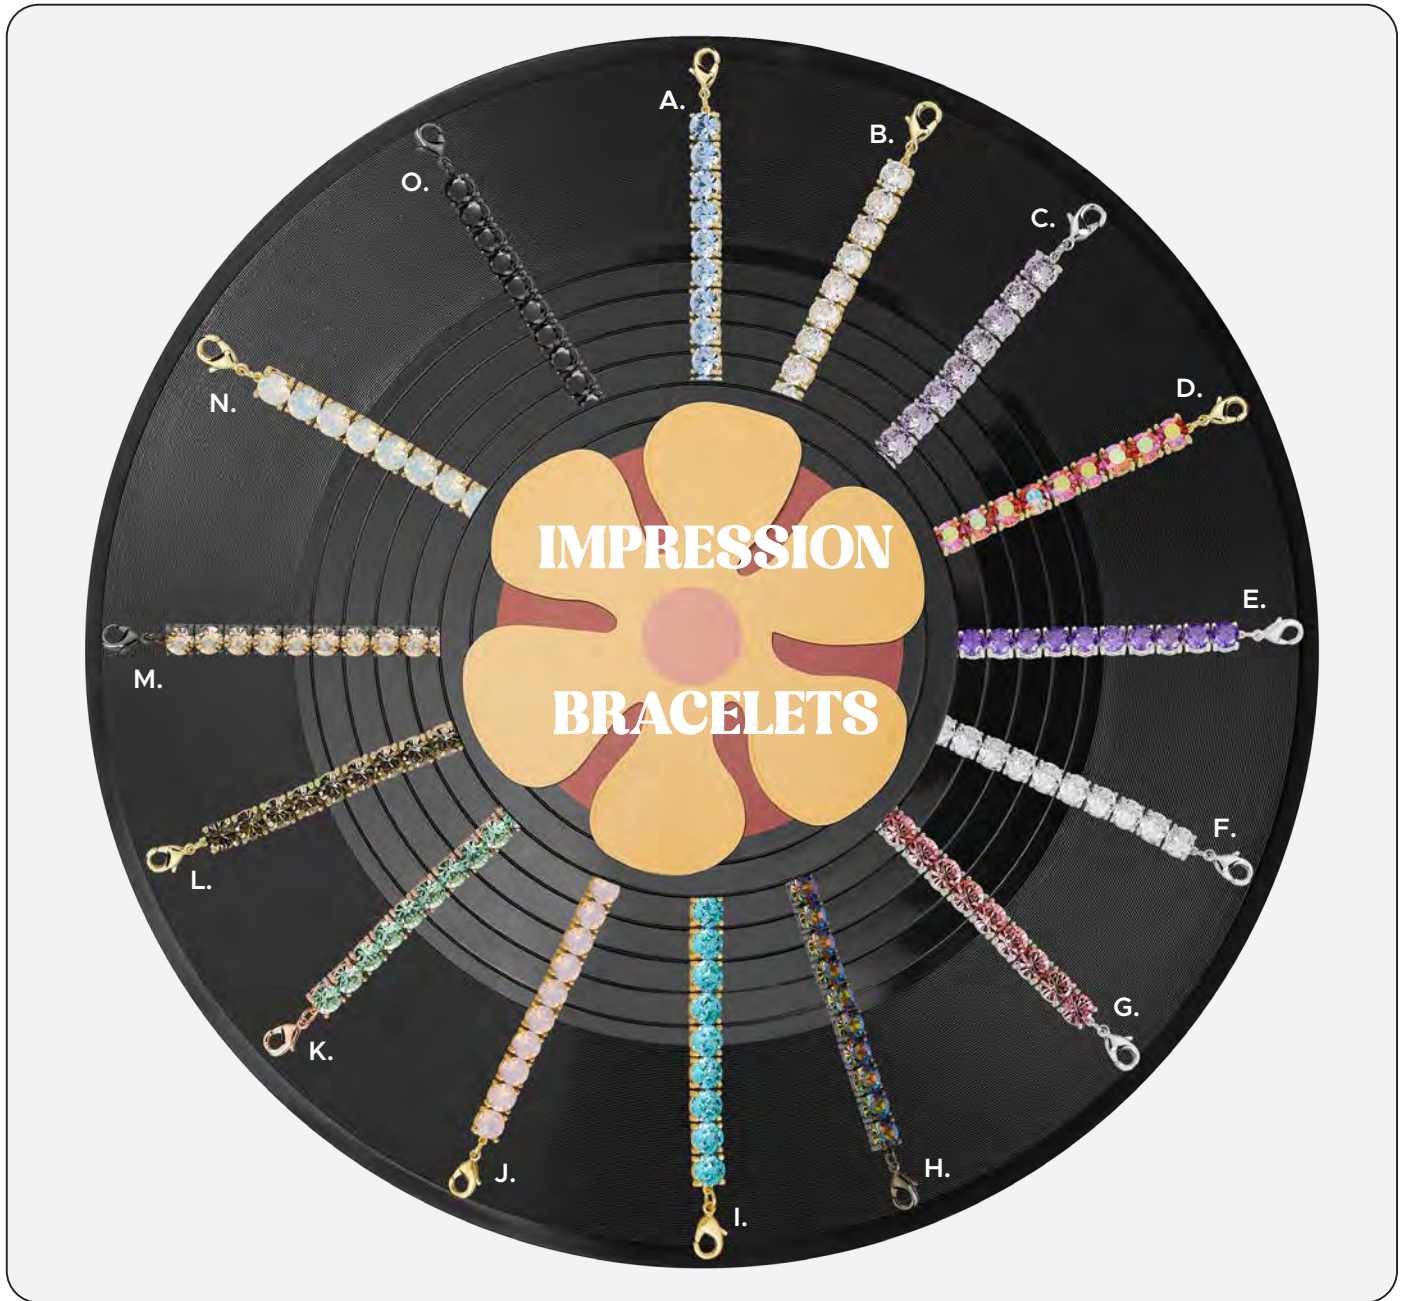

GLO EARRINGS

#12984 | \$44

Crystals- Gold, Silver, Rose Gold or Hematite
1" diameter

CAVIAR RING

#14146 | \$52

Set of 5 Rings - Crystals - Size 6-10

FOCUS BRACELET

#12769 | \$32

Crystals
7 1/2"

DENALI BRACELET

#13638 | \$62

Set of 5 bracelets - Gold or Silver
Stretch to Fit

LIFESTYLE BRACELET

#12901 | \$48

Gold, Silver or Hematite
2 1/2" diameter

SERENA BRACELET

#11760 | \$72

Gold, Rose Gold or Hematite
Stretch to Fit

JEWEL BRACELET

#13366 | \$78

Crystals
Rose Gold, Silver, Hematite or Gold
Hinge closure - 2 1/2" Diameter

BAUBLE BRACELET

#14467 | \$188

CZ's - Gold or Hematite
2 1/2" Diameter

**IMPRESSION
BRACELETS**

IMPRESSION BRACELETS

#13010 | \$188

7" +2"

- A. Blue
- B. Clear / Gold
- C. Lavender
- D. Iridescent Coral
- E. Violet
- F. Clear / Silver
- G. Baby Pink
- H. Northern Lights
- I. Turquoise
- J. Pink Opal
- K. Mint
- L. Taupe
- M. Glow
- N. Opal
- O. Jet