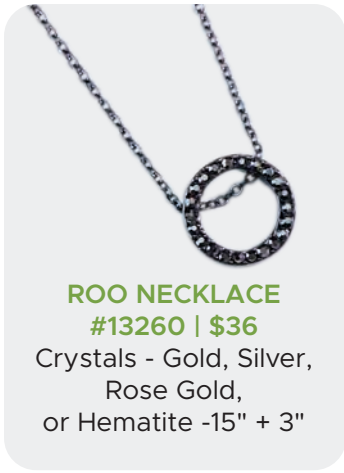

ROO NECKLACE

#13260 | $36

Crystals - Gold, Silver, Rose Gold, or Hematite -15" + 3"