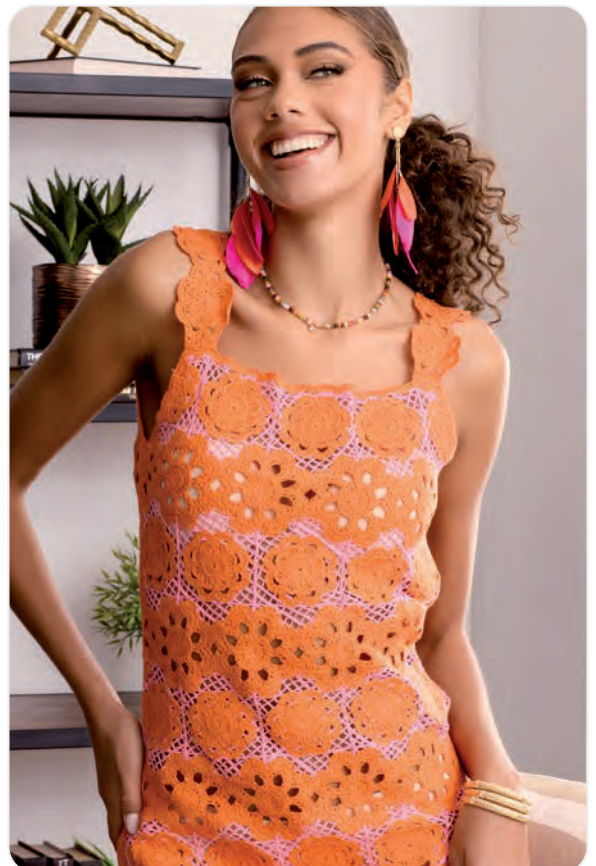

#12997 | \$32

Crystals
Size 6-10

D. CREPE EARRINGS

#12841 | \$26

Gold or Silver
7/8"

E. RICA BRACLET

#13665 | \$46

Silver or Gold
Stretch to Fit

A. MINNIE NECKLACE

#14862 | \$98

Removable heart pendant
20" +3"

C. EMBRACEABLE BRACELET

#14272 | \$40

Gold or Silver
2 1/2" diameter

E. CHICO EARRINGS

#13789 | \$28