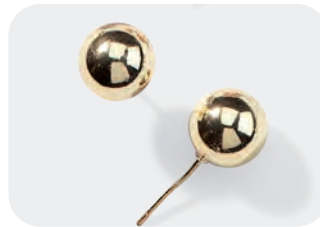

TRUDY NECKLACE

#14287 | \$68

2 in 1 necklace - Gold or Silver
16" + 3" - 20" + 3"

CREME BRACELET

#13466 | \$106

Crystals & Faceted Beads
Set of 5 - Stretch to Fit

CHICO EARRINGS

#13789 | \$28

Gold, Rose Gold,
or Silver

DIMENSION RING

#12637 | \$36

Gold or Silver
Size 6-10

BRYNLEE NECKLACE

#13565 | \$32

Genuine Freshwater Pearl
16" + 3"

MATINEE EARRINGS