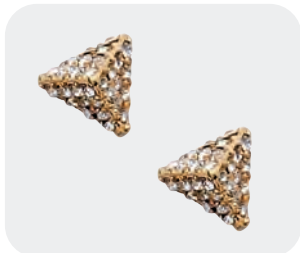

SHOP @ PARKLANEJEWELRY.COM

A. GEM BRACELET

#15043 | \$126

Crystals

Available in blue or pink

2 1/4" in diameter

Stretch to fit

B. SKYE NECKLACE

D. HAZY EARRINGS

#15056 | \$36

Available in gold or silver

7/8" in diameter

BUY 2 GET 4
HALF OFF

EVEREST NECKLACE
#14864 | \$148
Genuine jade beads
3 Necklaces in 1
16", 18", 24" + 3"

RIVER RING
#14697 | \$60
Genuine blue aventurine
Size 6-10

FIG BRACELET
#14679 | \$84
Genuine agate beads
Stretch to fit - 2 1/2" in diameter

MONACO EARRINGS
#14882 | \$56
Set of three earrings
5/8" - 7/8" - 1 1/4"

ARCADIA BRACELET
#14872 | \$88
Gold with green crystals or
Silver with blue crystals
Stretch to fit - 2 1/2" diameter

DALLAS EARRINGS
#14144 | \$62
Gold or Silver
1 1/2" in diameter

CLEO EARRINGS
#12387 | \$28
Crystals
3/8"

CHIC NECKLACE
#15029 | \$90
Perfect for doubling
or wearing long
36" +3"

RAE EARRINGS
#15032 | \$62
Turquoise cabochons
1 1/4" in diameter