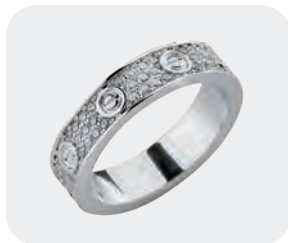

CHERISH BRACELET
#8028 | \$30
Crystal
7 1/2"

FOXY NECKLACE
#15039 | \$48
Gold or Silver
16" + 3"

FOXY EARRINGS
#15038 | \$36
Gold or Silver
1/2" in diameter

ROYAL BRACELET
#14149 | \$198
CZs - Gold,
Silver, or Rose Gold
2 1/2" diameter

ALMOND EARRINGS
#14018 | \$30
Gold, Rose Gold, or Silver
2" long

JULIET NECKLACE
#13557 | \$30
Gold or Silver
16" + 3"

PROMISE RING
#13794 | \$80
CZs - Gold or Silver
Size 6-10

ELEXA NECKLACE
#13659 | \$60